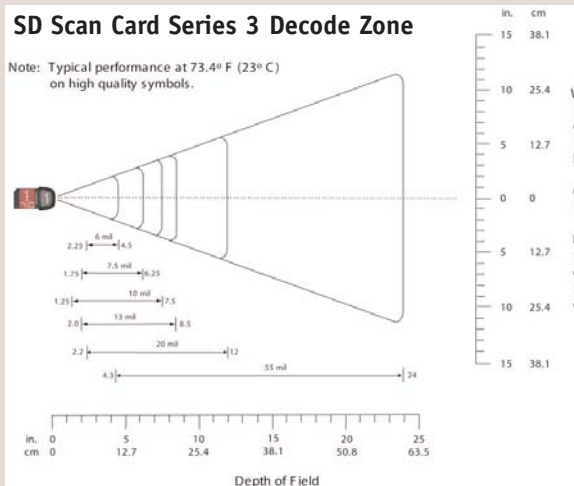

SD Scan Card Series 3 Decode Zone

Note: Typical performance at 73.4° F (23° C) on high quality symbols.

Corporate Headquarters:
Socket Communications, Inc.
37400 Central Court, Newark, CA 94560
Phone: 510-744-2700
Fax: 510-744-2727
www.socketcom.com